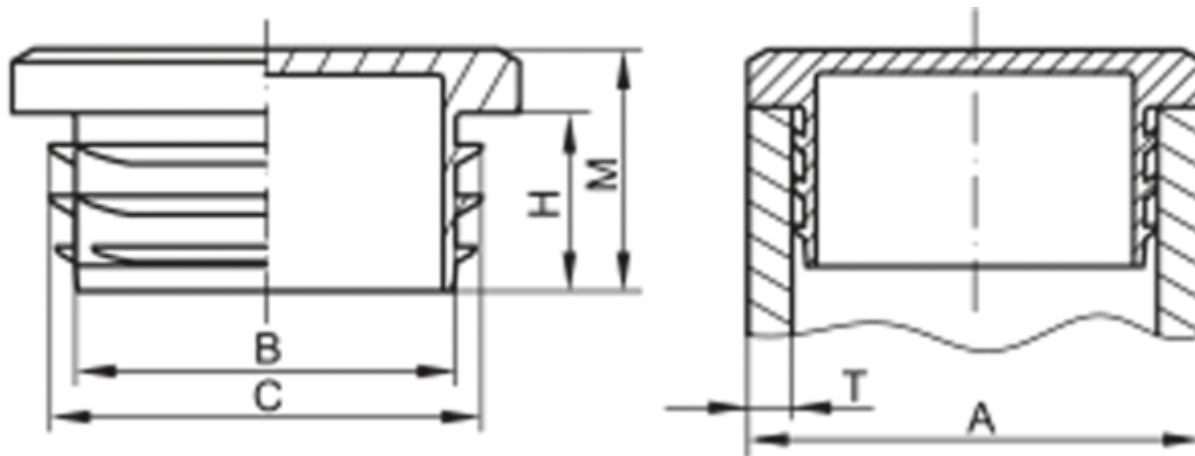

Article number: 59GPN260Q30303

Description: KLEE Square plugs GPN 260 - 30x30 (Wall thickness 3)

Measures

A = 30x30

B = 22

C = 26

H = 14

M = 19